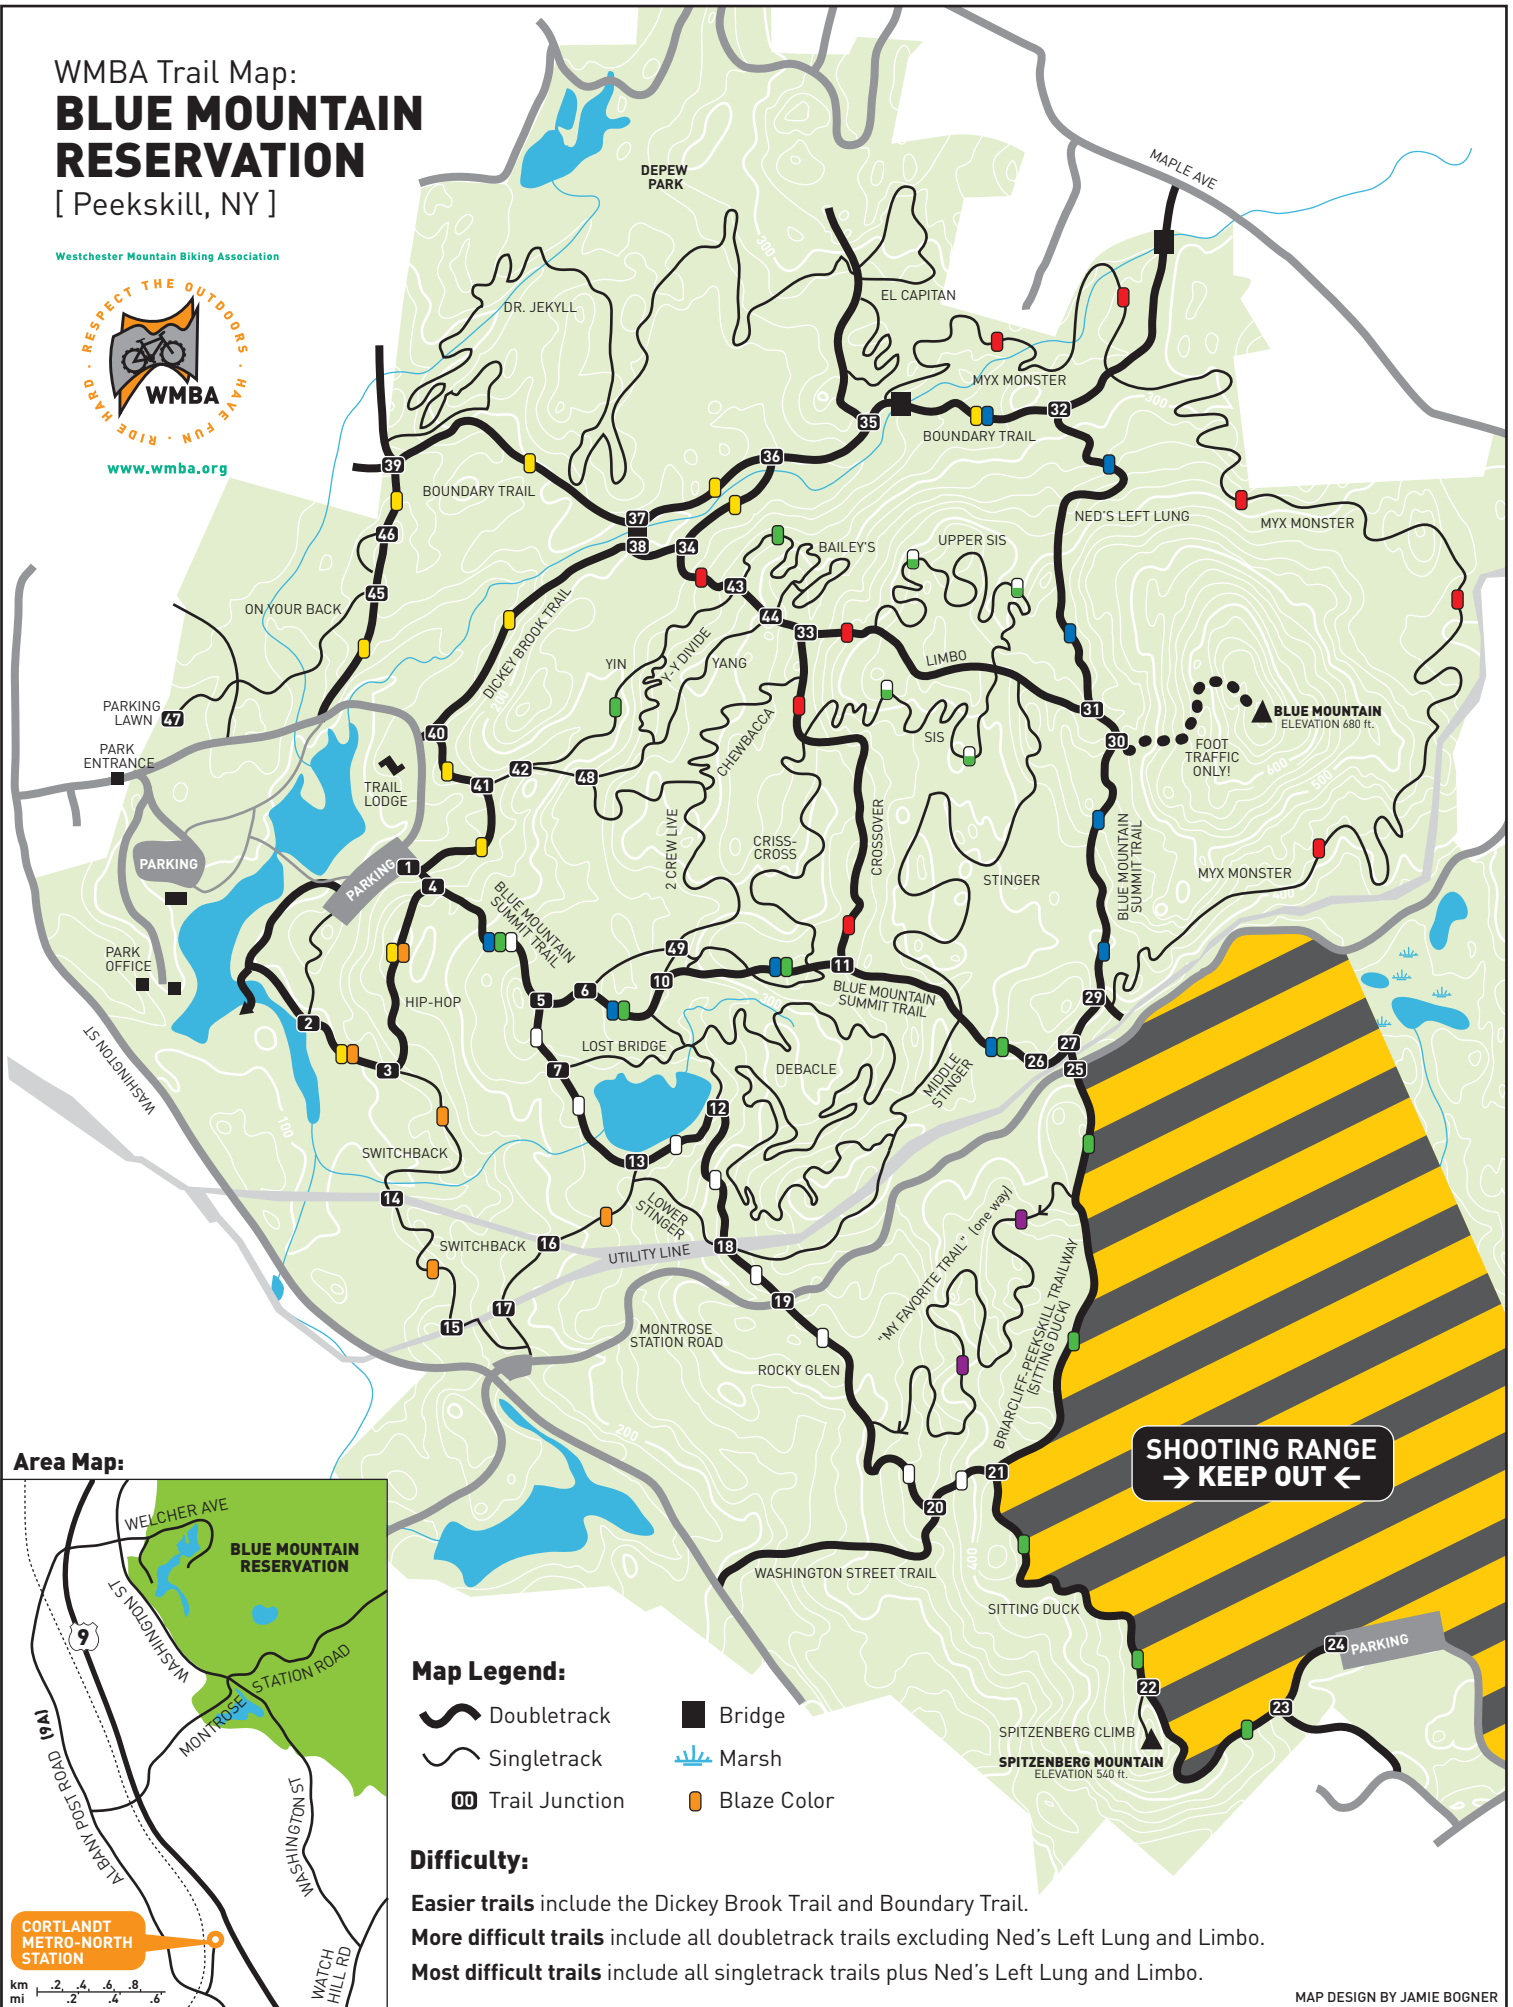

WMBA Trail Map: BLUE MOUNTAIN RESERVATION

[Peekskill, NY]

Westchester Mountain Biking Association

Area Map:

Map Legend:

- Doubletrack
- Singletrack
- Trail Junction
- Bridge
- Marsh
- Blaze Color

Difficulty:

- Easier trails** include the Dickey Brook Trail and Boundary Trail.
- More difficult trails** include all doubletrack trails excluding Ned's Left Lung and Limbo.
- Most difficult trails** include all singletrack trails plus Ned's Left Lung and Limbo.